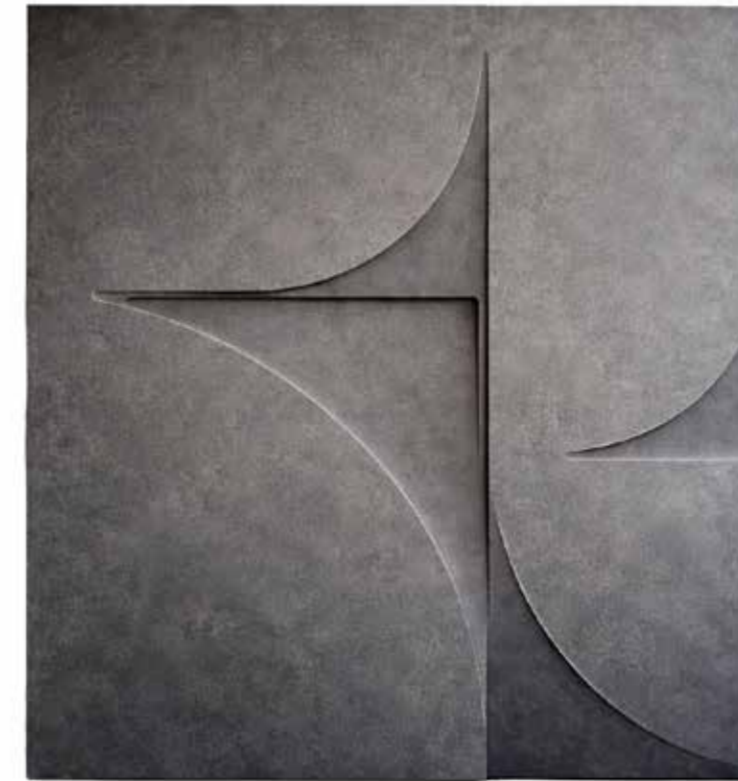

Tiramisù Curvis

Quadro scultura _ sculpture painting

ADRIANI & ROSSI

Tiramisù Curvis Petra