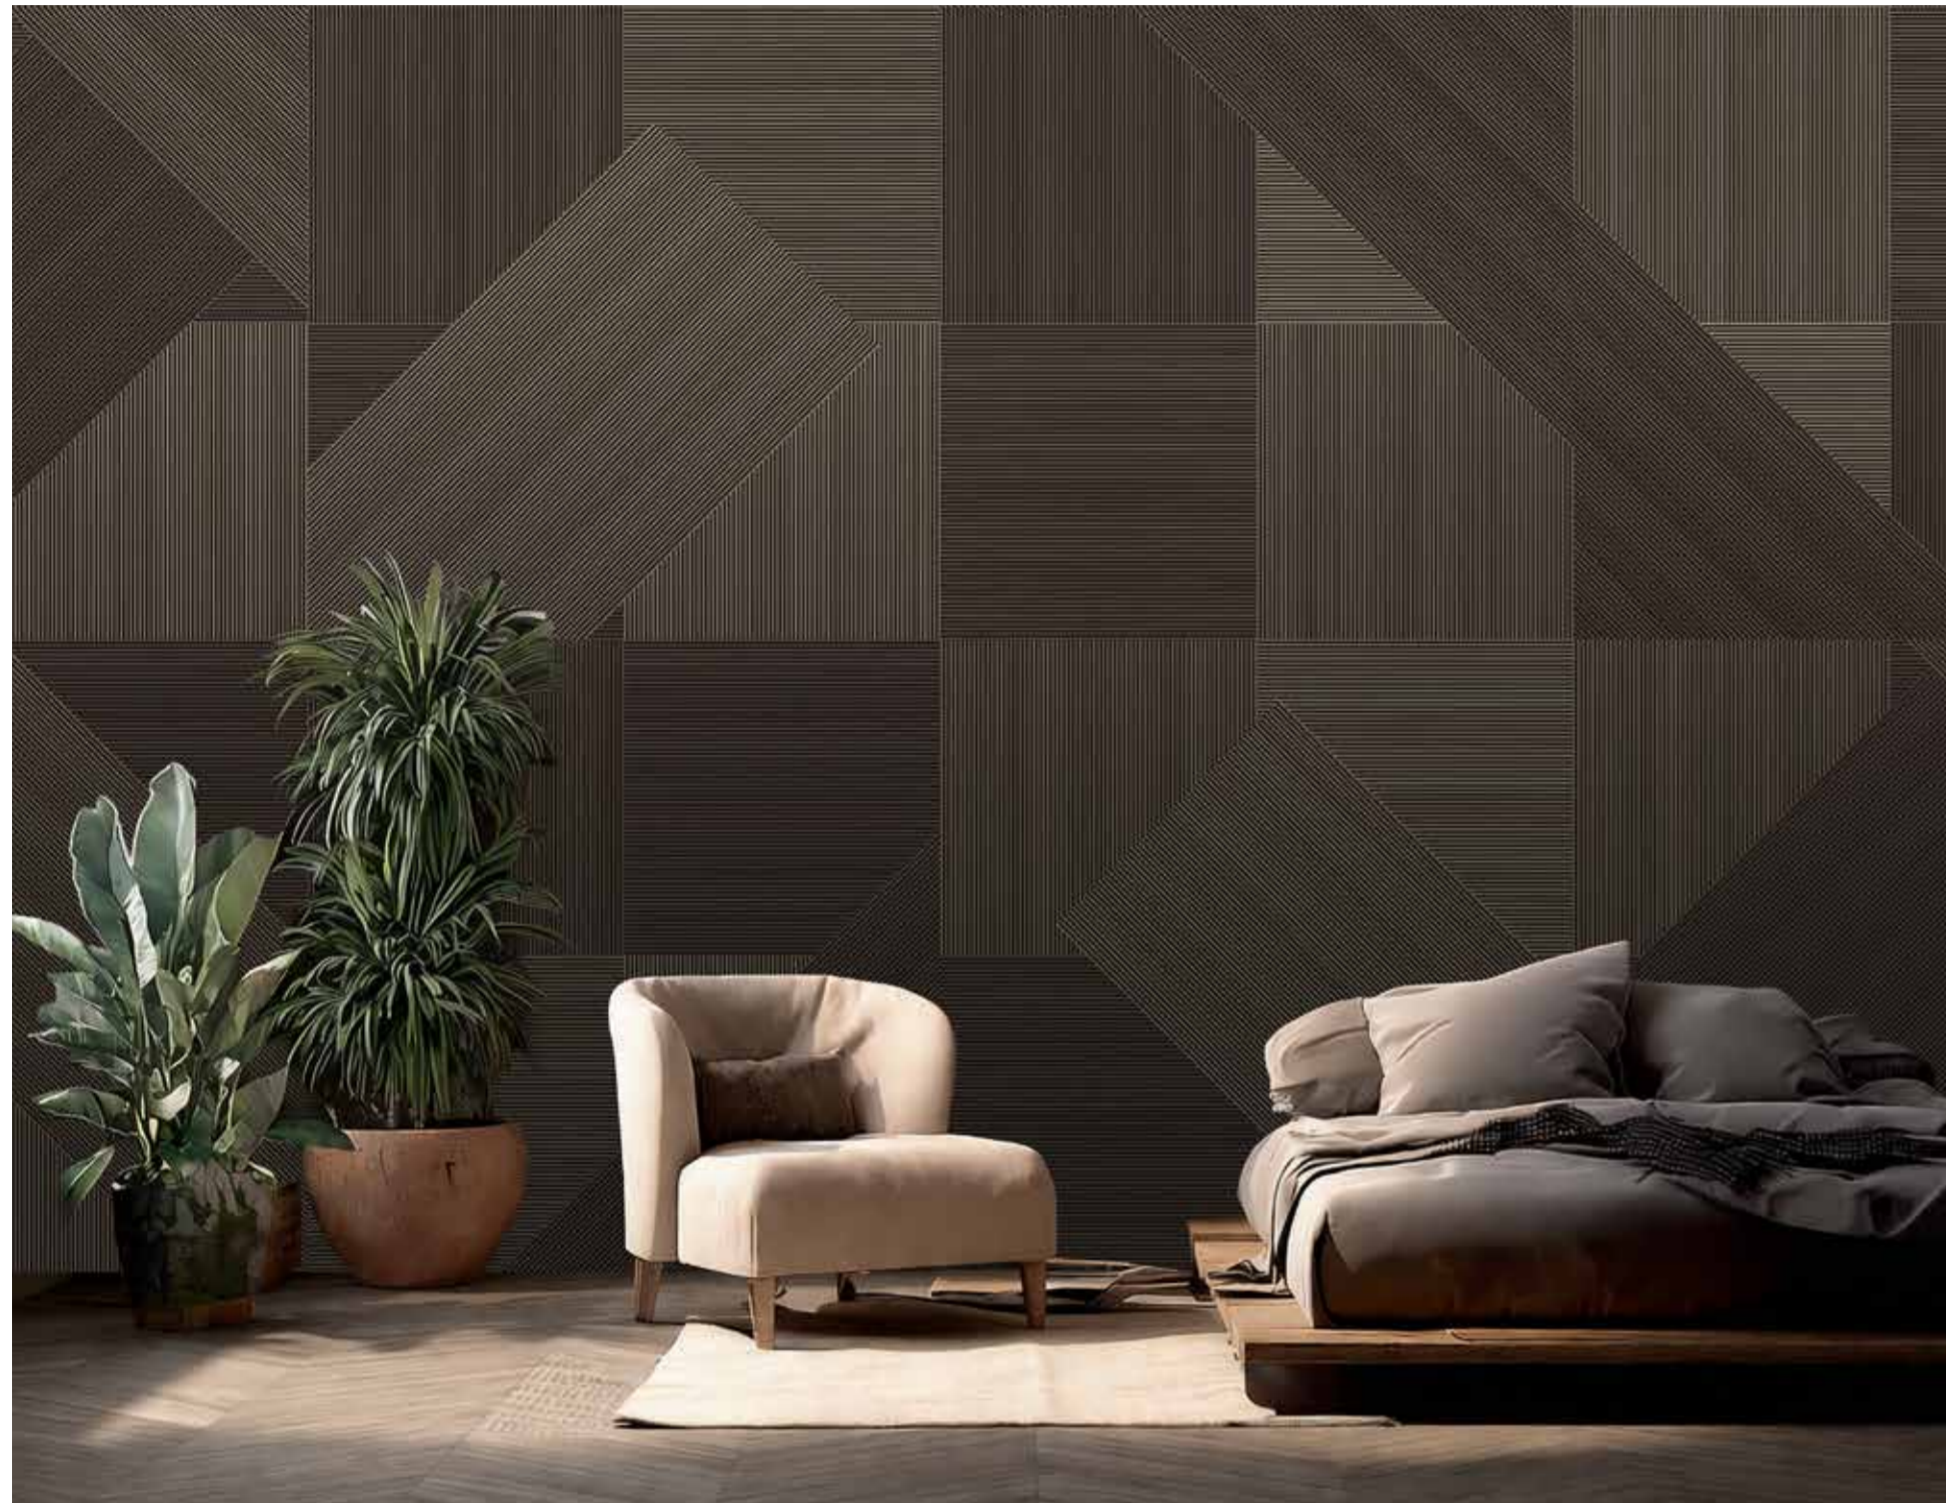

La carta da parati tridimensionale stampata

The three-dimensional printed wallpaper

Noce - Diagonal Grid **WP08219**