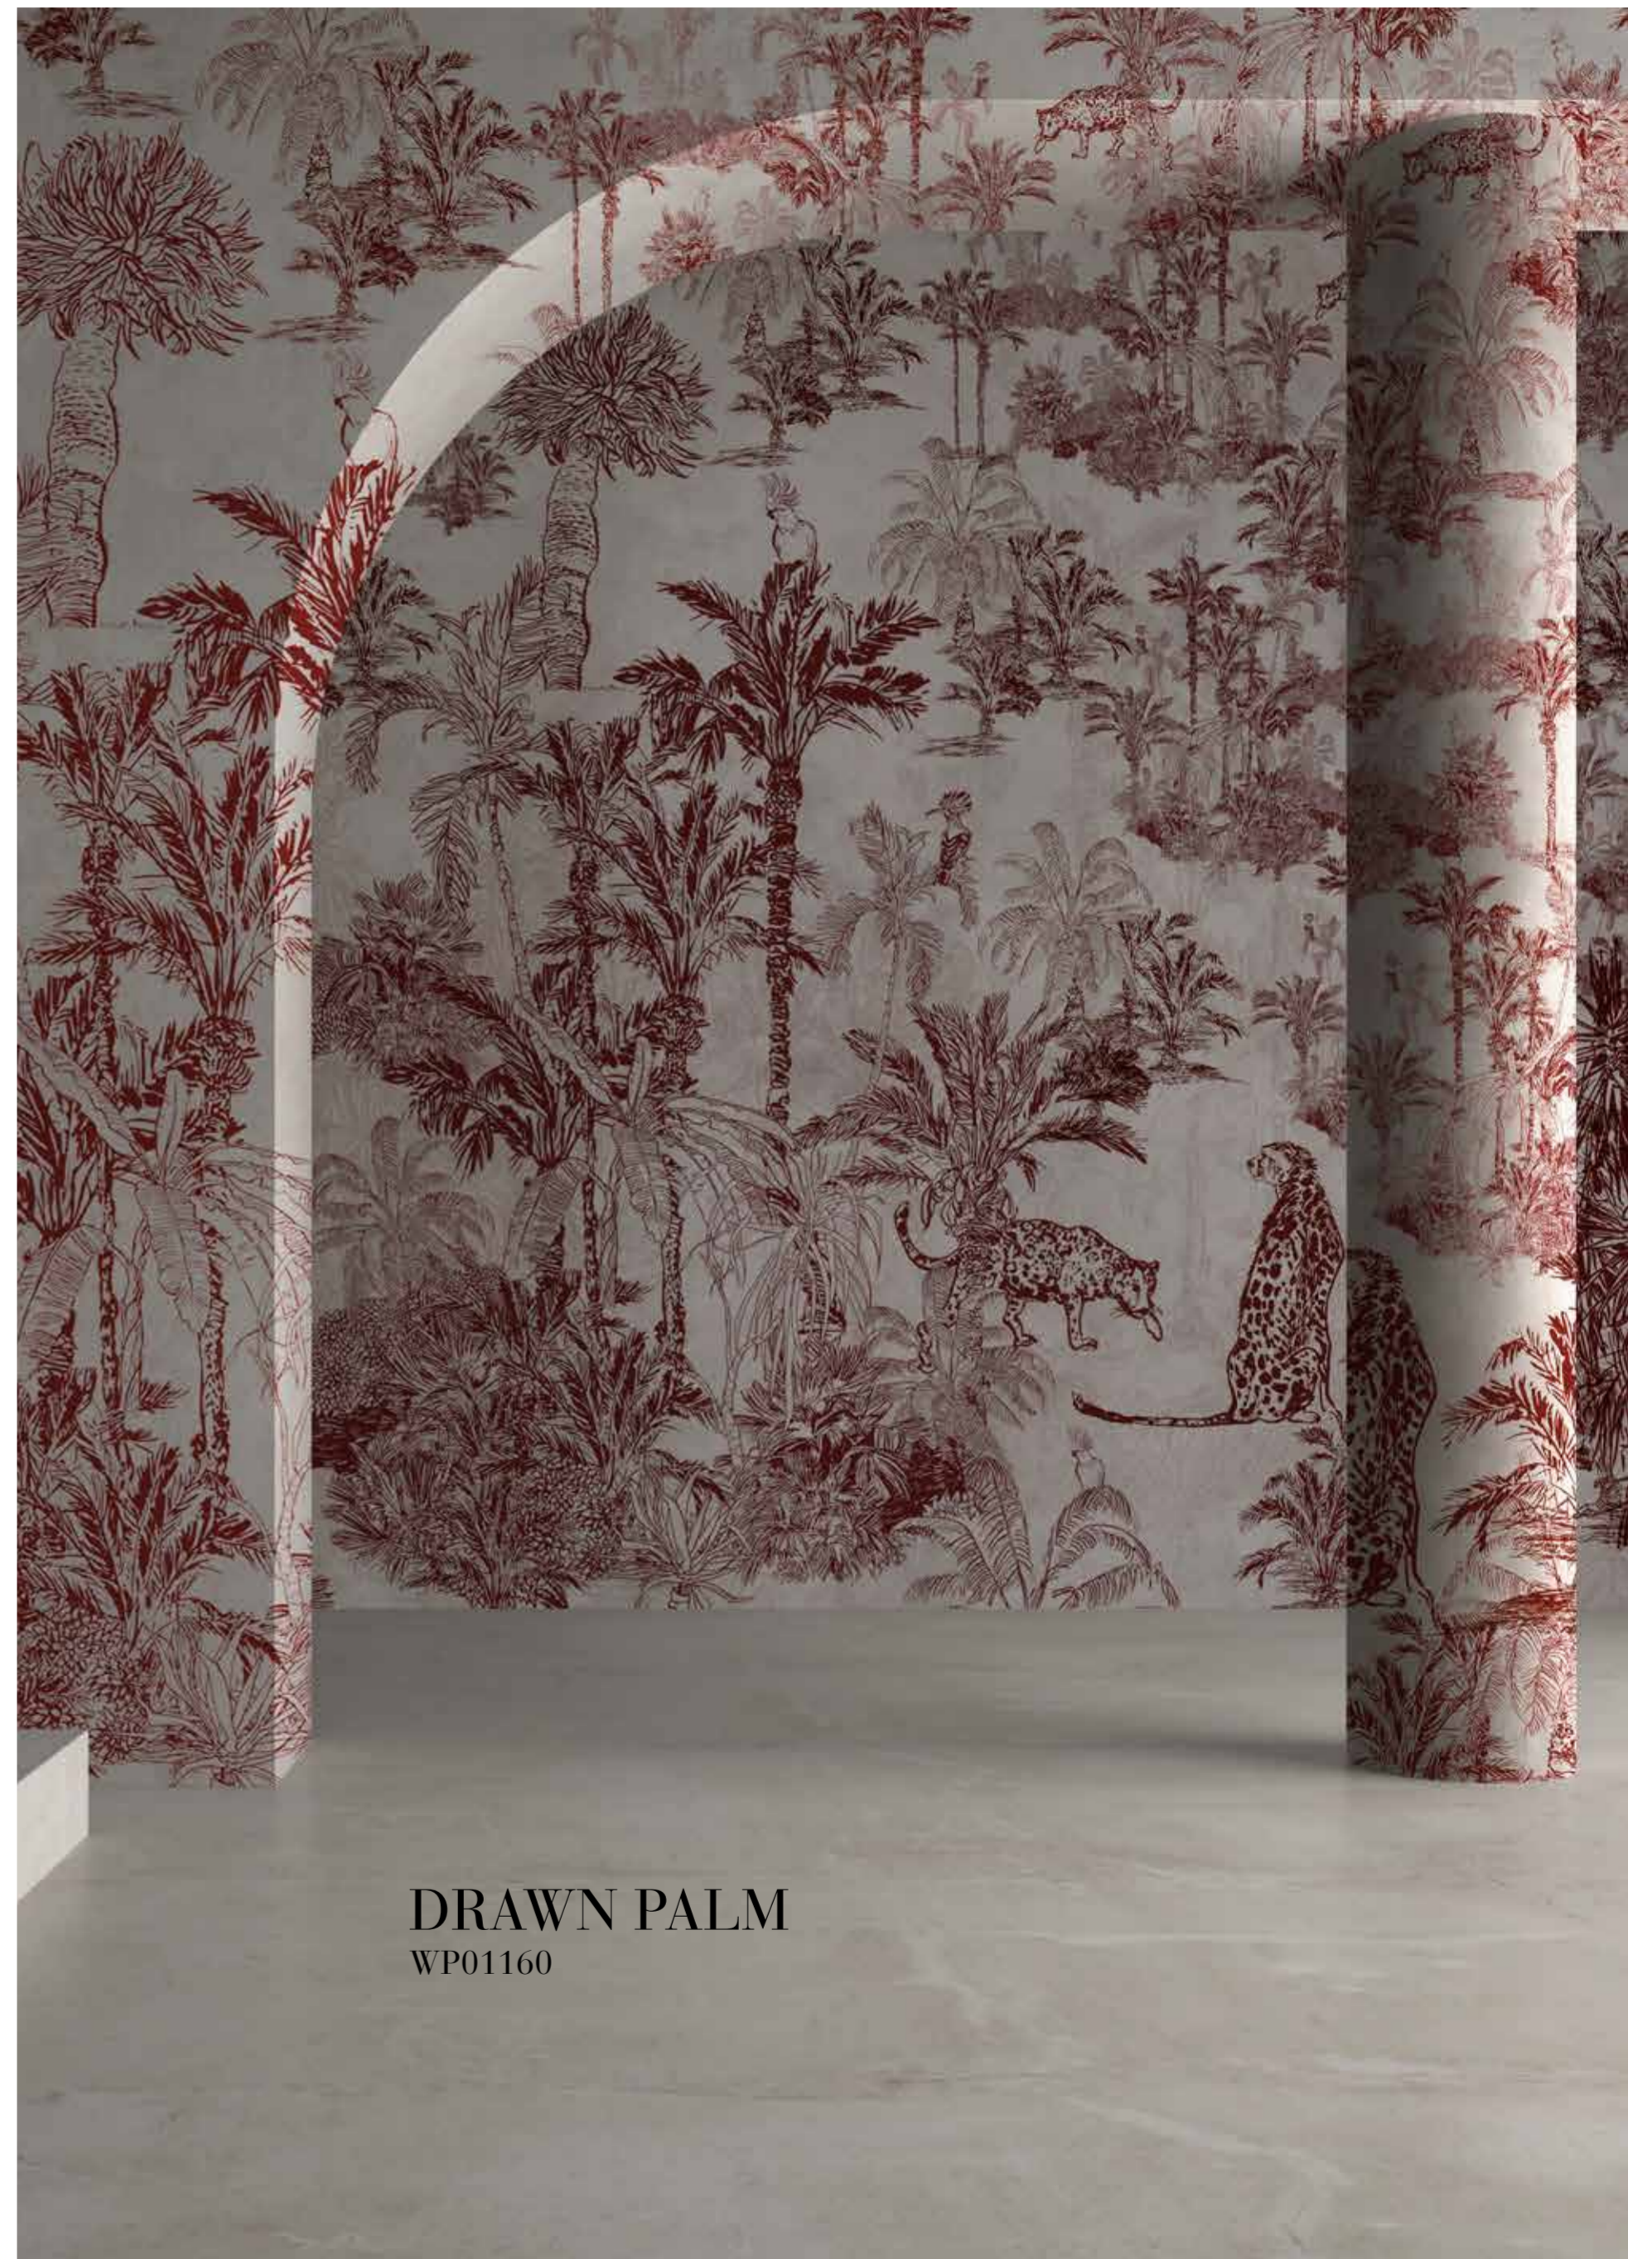

Wallpaper
Collection

MIRTO
WP03144

DRAWN PALM
WP01160