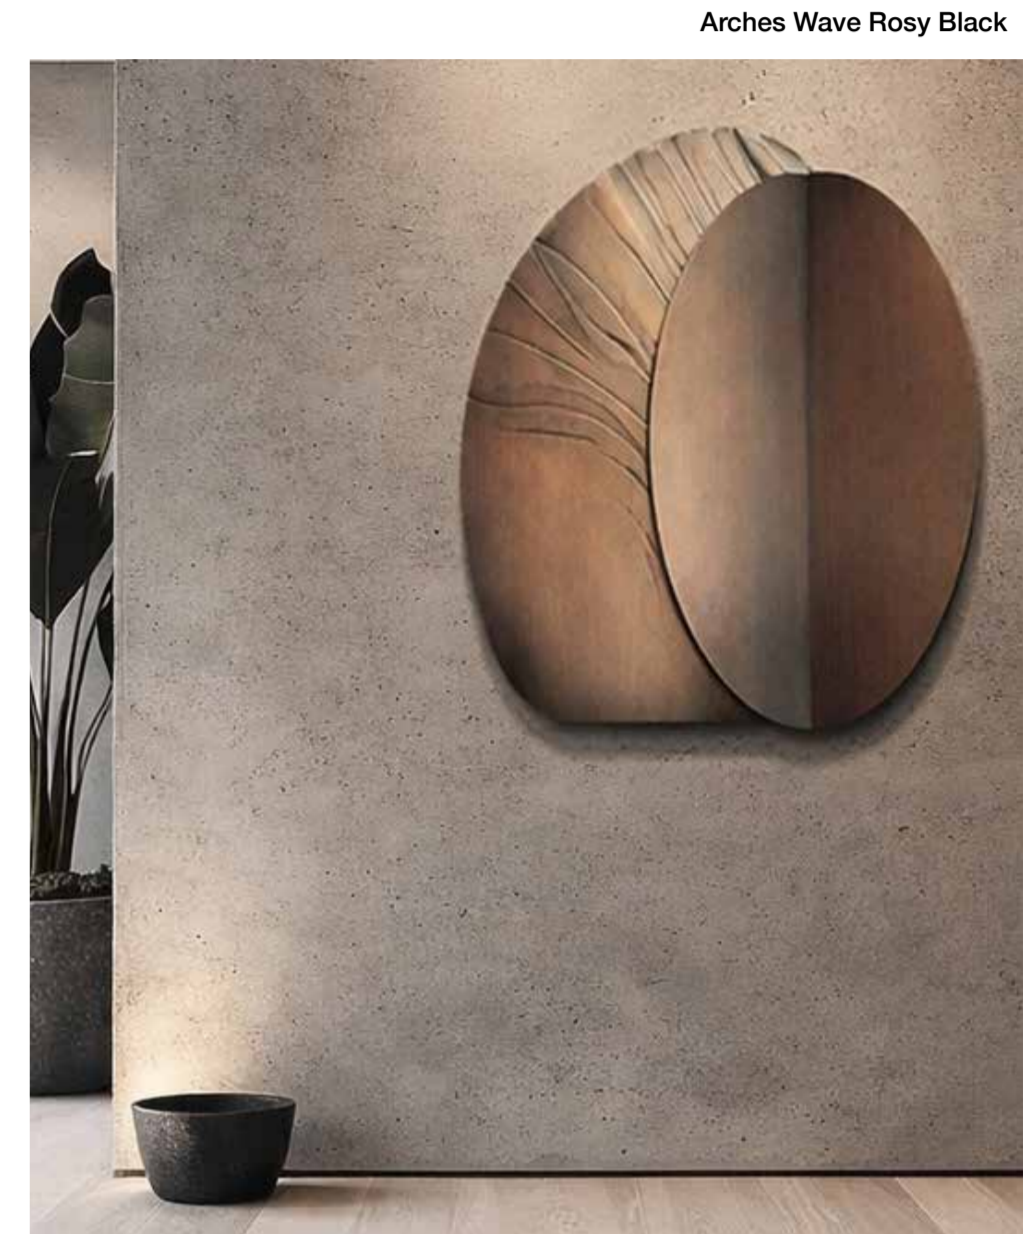

Arches Wave Rosy Black

Quadro scultura in MDF con base a decoro Diagonal Grid / Rain / Wave e ventagli applicati verniciati nelle tinte metalliche. Grande effetto tridimensionale, spessore totale 25 cm.
A richiesta con luce.
MDF sculpture painting with Diagonal Grid / Rain / Wave decoration base and applied fans painted in metallic finish. Large three-dimensional effect, total thickness 25 cm.
On request with light.

BASE / BASE DECOR

A _ Diagonal Grid

B _ Rain

C _ Wave

sp. 25 cm