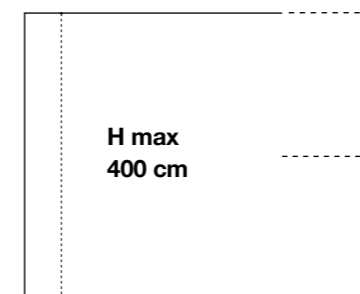

CUSTOM - S224MQ

Forme e dimensioni personalizzate.

Custom shapes and sizes.

L max 900 cm