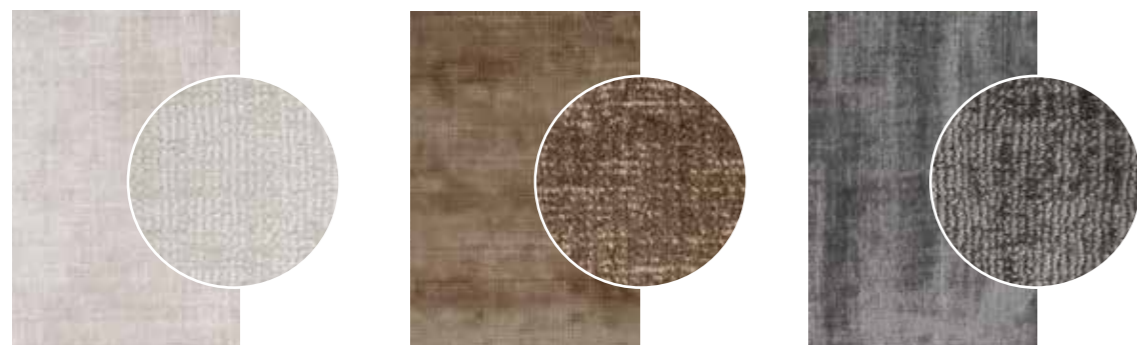

Colori disponibili. Colors available.

Land Pearl
S138 160 x 230 cm
S139 200 x 300 cm

Land Dove color
S139 200 x 300 cm

Land Grey
S138 160 x 230 cm
S139 200 x 300 cm

I colori dei tappeti e delle ambientazioni sono indicativi e possono subire variazioni dovute alla tecnica di stampa.
The colors of the rugs and settings are indicative and may be subject to variations due to the printing technique.

LAND CUSTOM

Tappeto 100% viscosa.
100% personalizzabile in qualsiasi forma e dimensione.
Disponibile in sei colori:
Perla, Carta da zucchero, Carbone, Tortora, Beige, Grigio Tortora.
La bordatura viene eseguita in filo in tinta al colore del tappeto.

100% viscose rug.
100% customizable in any shape and size.
Available in six colors:
Pearl, Sugar Paper, Charcoal, Dove Grey, Beige, Dove Grey.
The edging is done in thread matching the color of the rug.