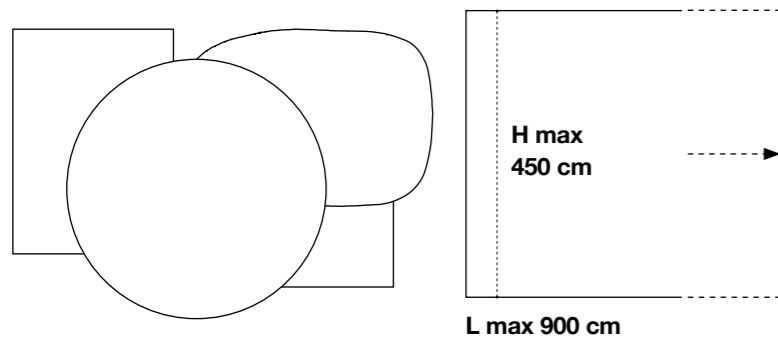

Forme e dimensioni personalizzate.

Custom shapes and sizes.

Tinta unita. Solid color.