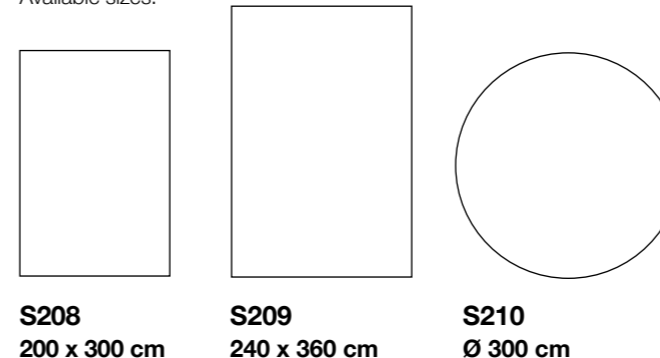

Dimensioni disponibili.

Available sizes.